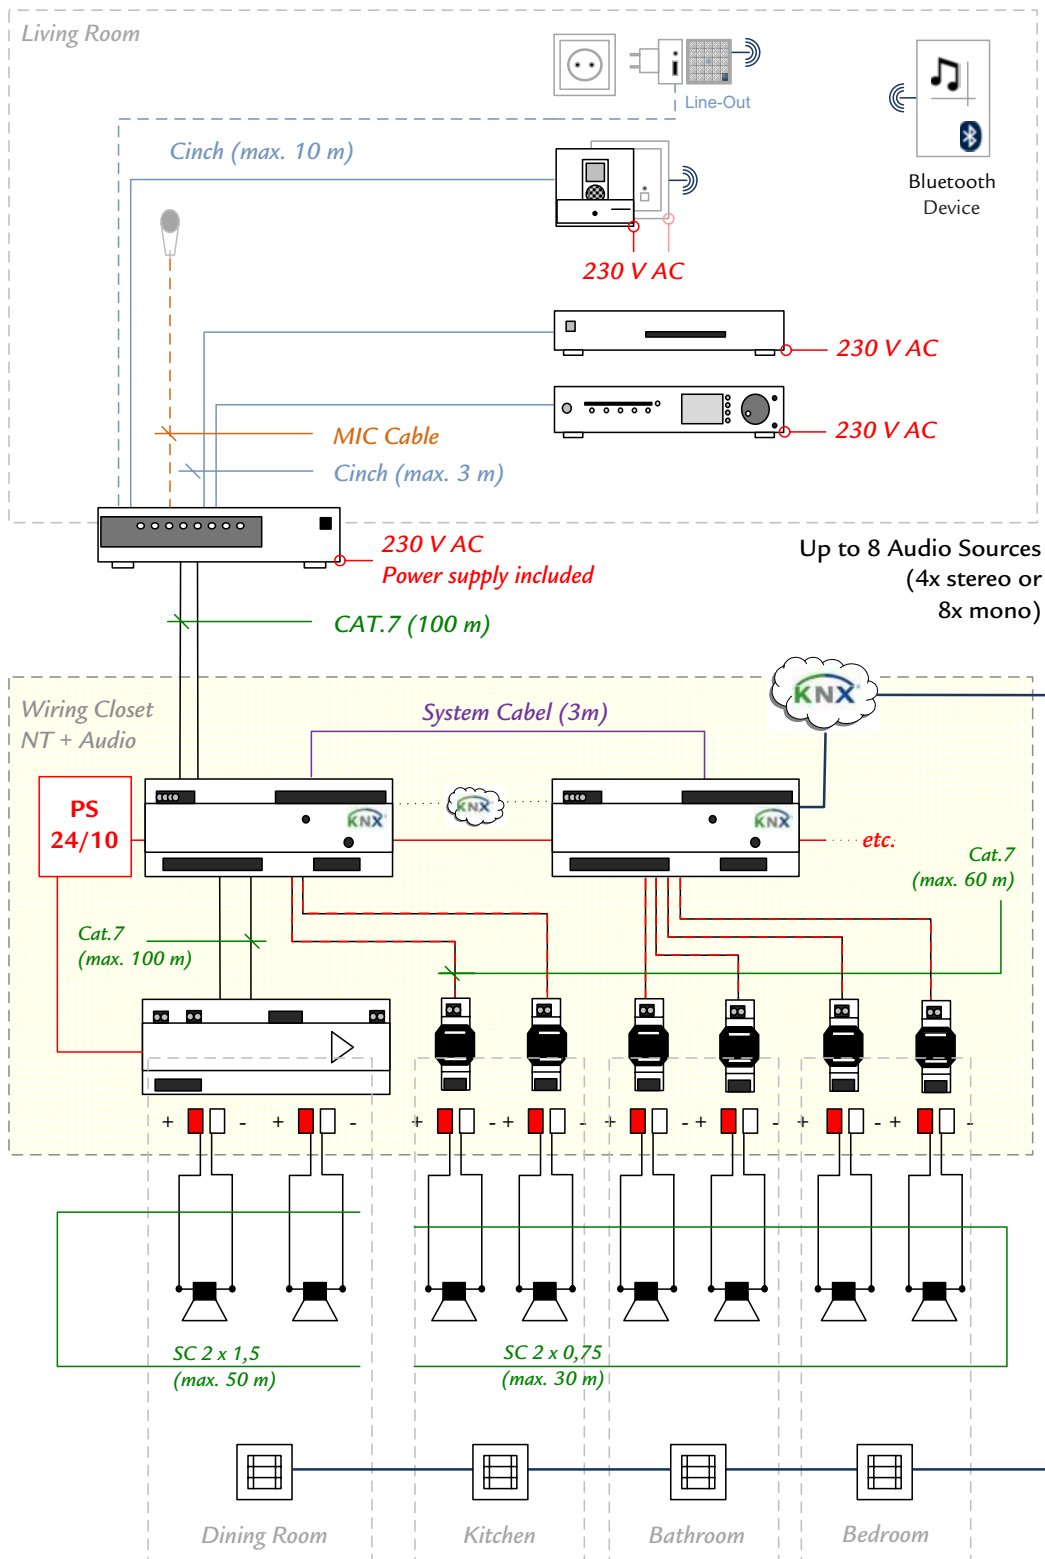

Wiring diagram

Symbols

	... Audio Source CT 100
	... Audio Server
	... Preamplifier PREAMP 800
	... Bluetooth Receiver BTR 55
	... Bluetooth Receiver BTR 011
	... Bluetooth Enabled Device
	... Audioaktuator AM 840
	... Stereoamplifier AMP 250
	... Amplifier AMP 10 DC HS
	... Power Supply PS 24/10
	... KNX Switch
	... Loudspeaker
	... Microphone
	... 230 VAC socket